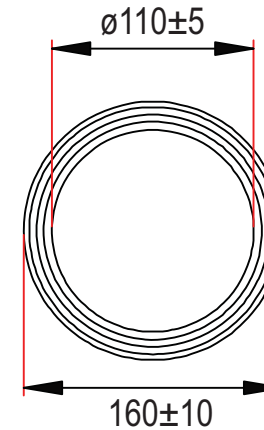

Sec: A - A

100Ft/R. PE Film

Unit: MM

ITEM NO.	AT-K-26-4-W/100-R
TITLE	Modular Straight cable - Raw, 4 Contact, 26AWG, White, 100Ft

ASSMANN
Electronics, Inc.

1840 W. Drake Drive, Suite 101 • Tempe, AZ 85283
Toll Free: 1-877-277-6266 • Email: info@usa-assmann.com