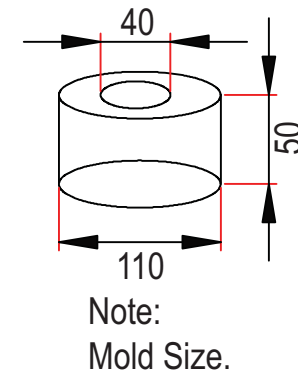

Sec: A - A

100Ft/R. PE Film

Unit: MM

ITEM NO.	AT-K-26-4-W/100-R
TITLE	Modular Straight cable - Raw, 4 Contact, 26AWG, White, 100Ft

ASSMANN
Electronics, Inc.

1840 W. Drake Drive, Suite 101 • Tempe, AZ 85283
Toll Free: 1-877-277-6266 • Email: info@usa-assmann.com